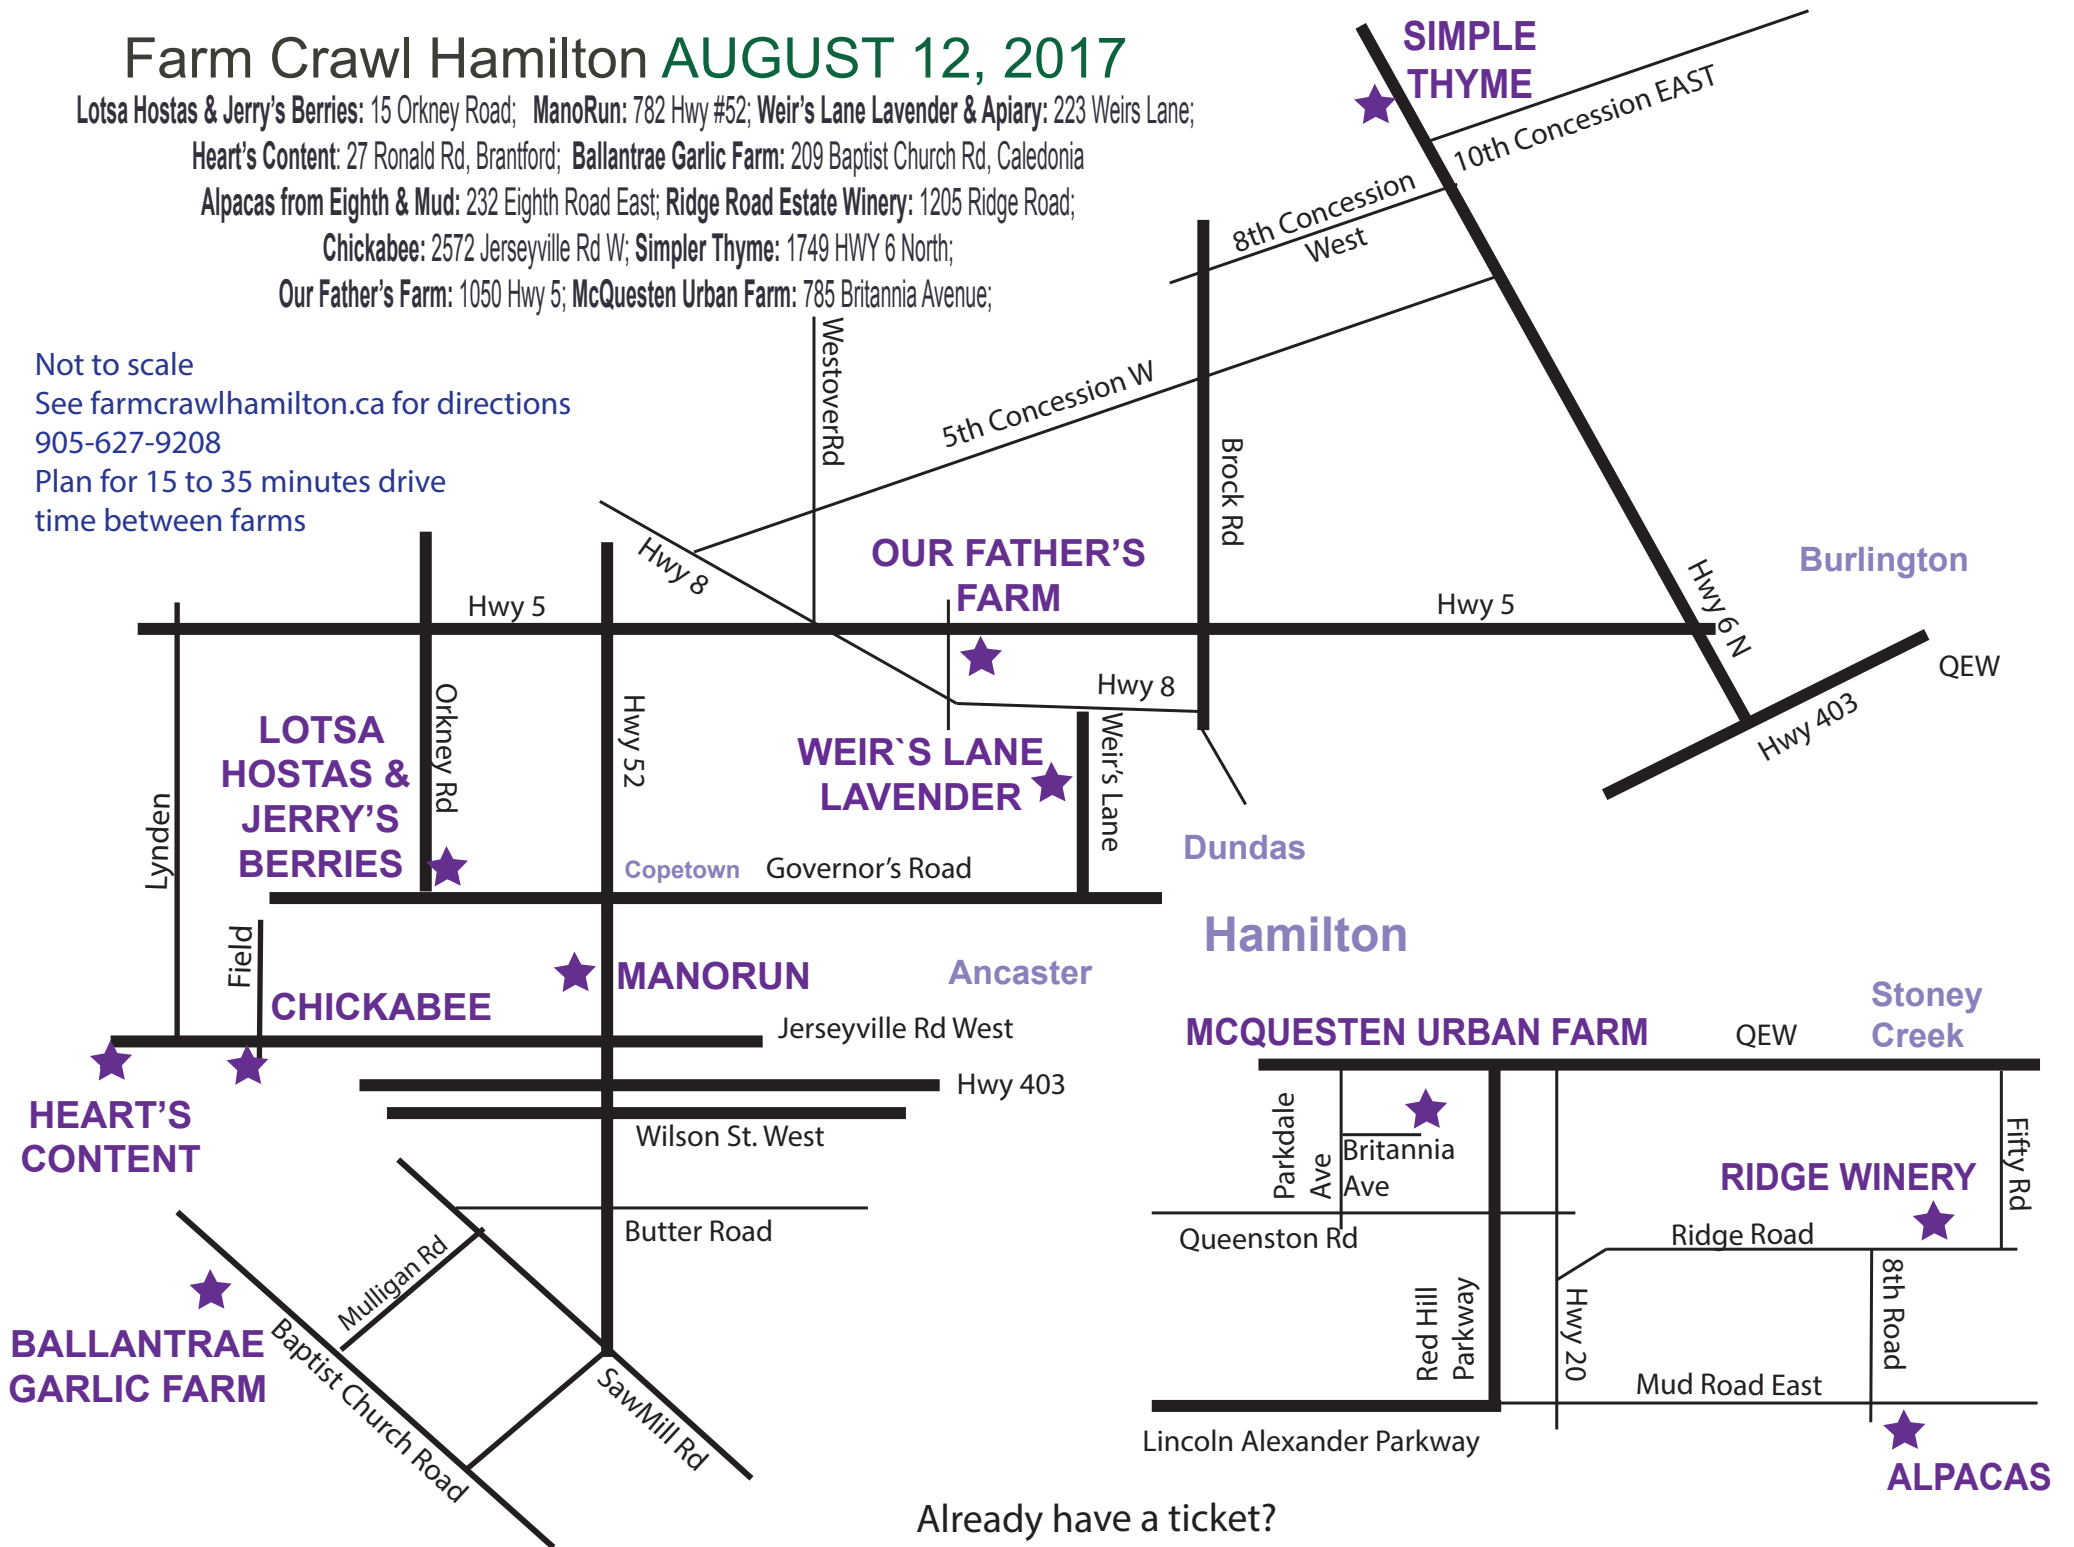

Farm Crawl Hamilton AUGUST 12, 2017

Lotsa Hostas & Jerry's Berries: 15 Orkney Road; ManoRun: 782 Hwy #52; Weir's Lane Lavender & Apiary: 223 Weirs Lane;
 Heart's Content: 27 Ronald Rd, Brantford; Ballantrae Garlic Farm: 209 Baptist Church Rd, Caledonia
 Alpacas from Eighth & Mud: 232 Eighth Road East; Ridge Road Estate Winery: 1205 Ridge Road;
 Chickabee: 2572 Jerseyville Rd W; Simpler Thyme: 1749 HWY 6 North;
 Our Father's Farm: 1050 Hwy 5; McQuesten Urban Farm: 785 Britannia Avenue;

Not to scale
 See farmcrawlhamilton.ca for directions
 905-627-9208
 Plan for 15 to 35 minutes drive time between farms

Already have a ticket?
 Be sure to wear your wristband!